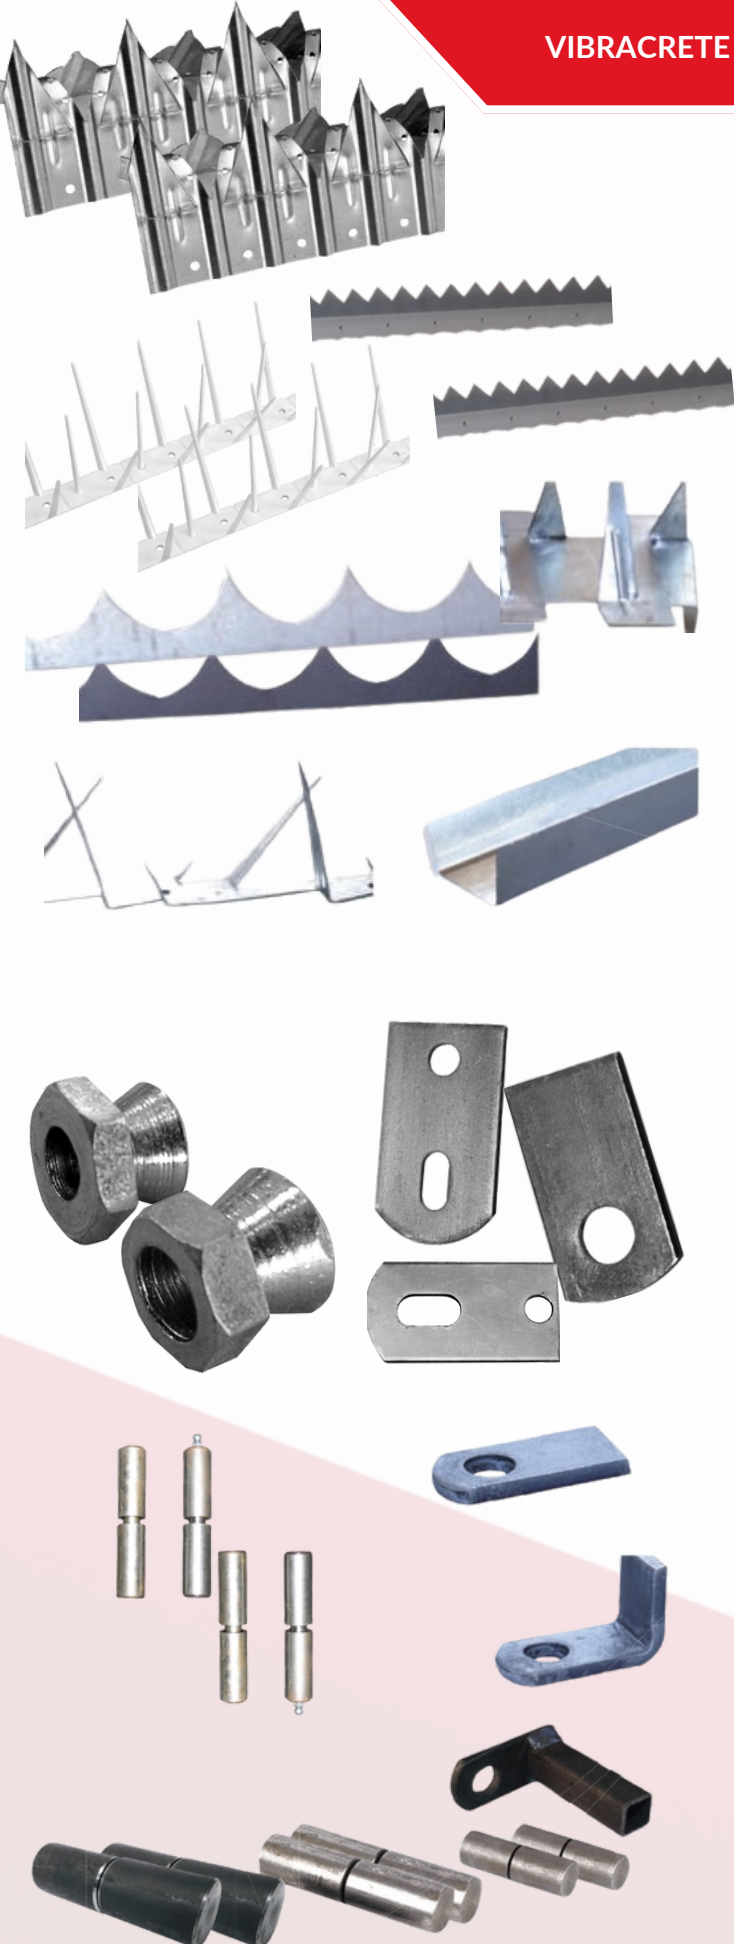

SECURITY

VIBRACRETE & WALL ACCESSORIES

Vibracrete / Wall / Razor Comb Spikes

Code	Description	Price	Quantity
	1.5m Vibracrete Spikes		
	1.2m Wall Spikes		
	1.5m Wall Spikes		
	2.45m Wall Spikes		
	2.450 x 1.6 Razor Comb Spikes		
	Razor Comb 2.4m x 2mm		

Shear Nuts/ Lugs / BMS Bullet Hinges

Code	Description	Price	Quantity
	6mm Shear Nuts		
	8mm Shear Nuts		
	10mm Shear Nuts		
	12mm Shear Nuts		
	50x30/25x10 Lugs		
	50x30/25x12 Lugs		
	76x48x3 Lugs		
	30x5x90 degree Lugs		
	50x10 Bullet Hinges		
	70x12 Bullet Hinges		
	70x16 Bullet Hinges		
	70x20 100x20 Bullet Hinges		
	100x25 Bullet Hinges		
	100X30 Bullet Hinges