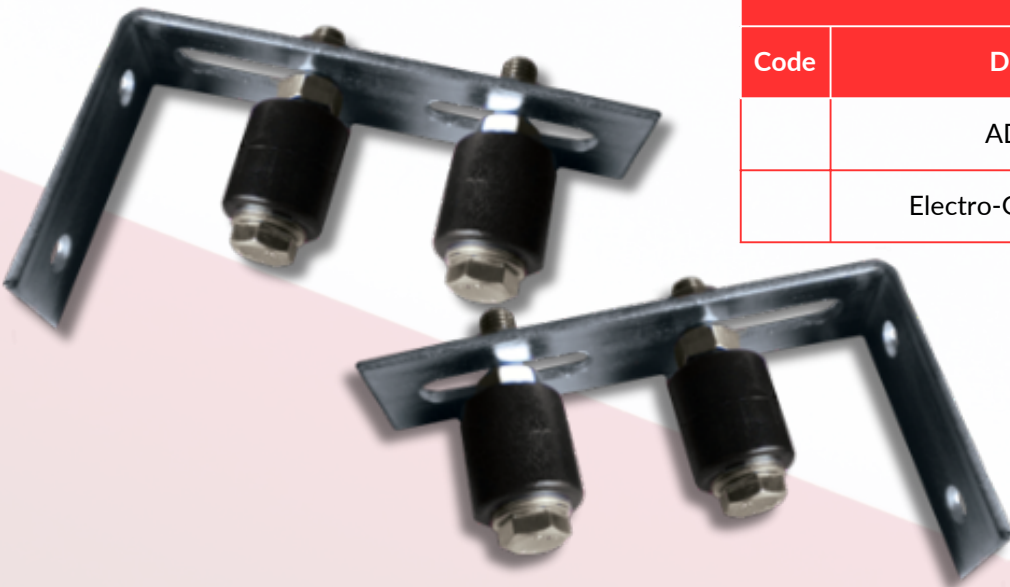

Brackets

Code	Description	Price	Quantity
	ADJ Bracket		
	Electro-Galv ADJ Bracket